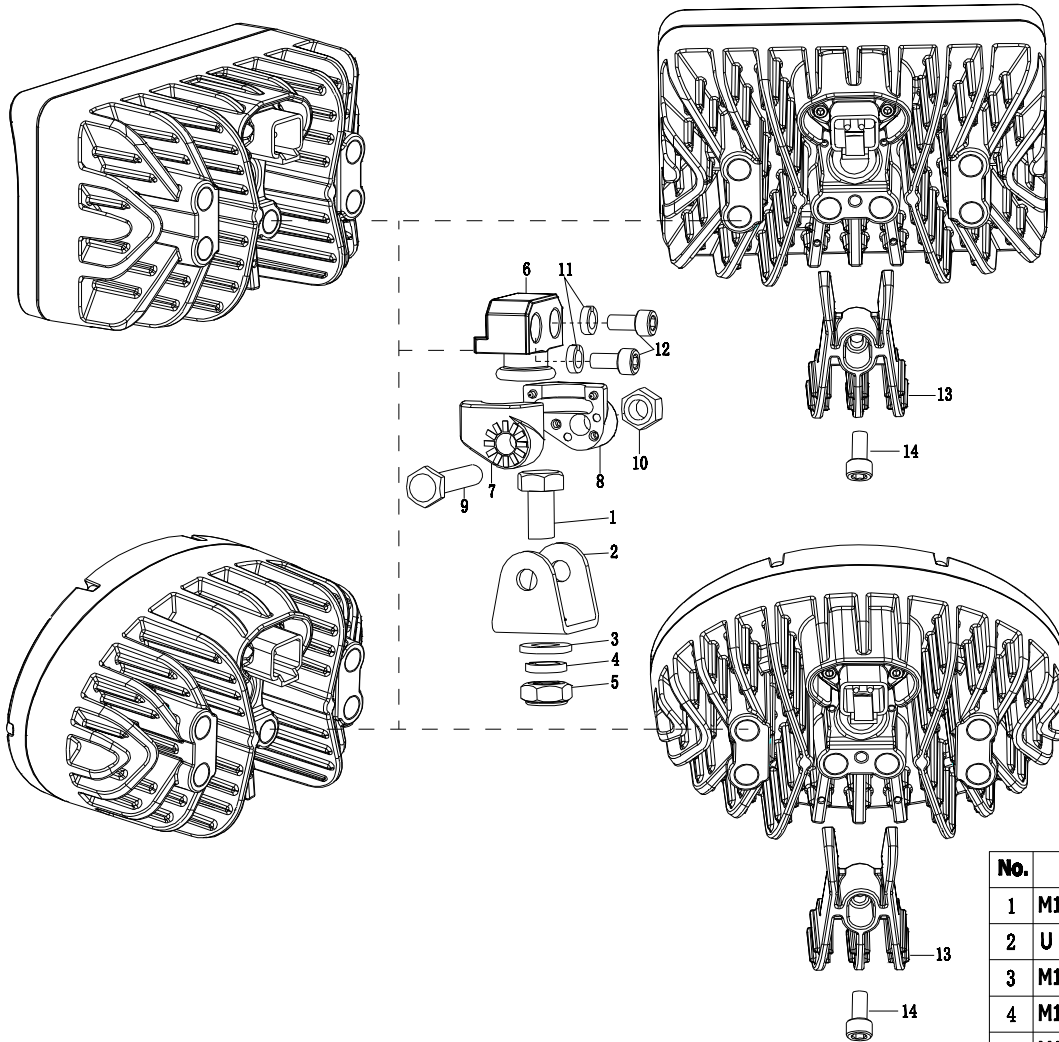

LL0720, Standard Bracket

Bottom Mount

Side Mount

No.	Part Name	Description
1	M10 Hex Head Bolt	M10*25
2	U Bracket	
3	M10 Flat Washer	
4	M10 Spring Washer	
5	M10 Lock Nut	
6	Bracket A	
7	Bracket B	
8	Bracket C	
9	M8 Hex Head Bolt	M8*47
10	M8 Lock Nut	
11	M6 Spring Washer	
12	M6 Hex Socket Screw	M6*20
13	Filler Part	
14	M4 Hex Socket Screw	M4*15

Note: The filler part (13,14) is only included for side mount application.